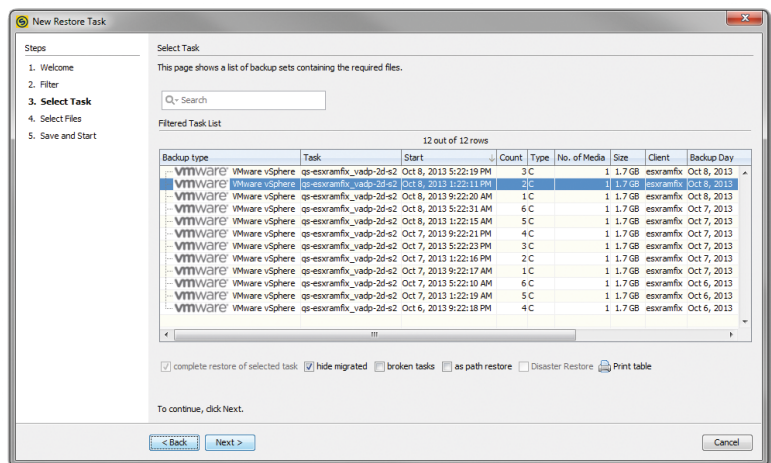

SEP sesam for VMware

Backup & Disaster Recovery for Virtualized Environments

Key Features

- Agentless Technology
- Restart VM's directly from backup, completely eliminating restore times
- Change Block Tracking (CBT) allows for full or incremental backups
- Full integration in the SEP sesam GUI
- Restore to other hosts or HA clusters
- Disaster recovery synchronizes VM's to another cluster or pool at an offsite location
- SAN-ready backup strategy
- Convert between Virtual and Physical servers [V2P and P2V]*
- Take snapshots of any VM with any O/S supported by VMware tools
- Full support of ESX backups through a VCB proxy, VADP, or hypervisor
- Single-file restore for VSS on Windows, Linux and Unix guests*

SEP sesam VMware ESX/ESXi Extension

The SEP sesam VMware ESX/ESXi Extension offers functionality unsurpassed by the competition via the recently redesigned SEP sesam GUI. The GUI also enables system administrators to fine-tune their backup solution to meet the specific needs of the corporation. The precise depiction of the ESX/ESXi infrastructure in the GUI shows available virtual guest-systems and simplifies planning and executing automated backup processes.

USA Headquarters | www.sepusa.com | info@sepusa.com | 303.449.0100
Europe Headquarters | www.sep.de | info@sep.de | +49.8020.180.0

*Function provided by SEP solution, not the virtualization agent.